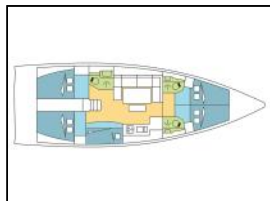

## Sailing yacht Dufour 460 GL DOTTEREL

Yacht ID: 90431  
 Yachttyp: Sailing yacht  
 Yacht: [Dufour 460 GL DOTTEREL](#)  
 Marina: France / Port Pin Rolland  
 Production year: 2019  
 Cabins: 5  
 Deposit: € 4.000,00