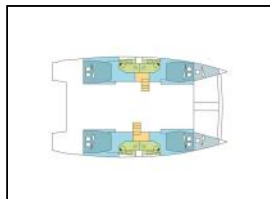

Catamaran Bali 4.5 AGAMI

Yacht ID: 90437
 Yachttyp: Catamaran
 Yacht: [Bali 4.5 AGAMI](#)
 Marina: Italy / Pozzuoli
 Production year: 2019
 Cabins: 4 + 2
 Deposit: € 8.000,00

Deck: Bimini top, Cockpit cushions, Cockpit table, Cockpit/stern, outside shower, Davit, Dinghy, Electric anchor windlass, Sun deck cushions, Swimming ladder,
Entertainment: Hi-Fi system, Outside speakers,
Galley: Ice maker, Refrigerator,
Interior: Convertible table, Electric fans in cabins, Electric toilet,
Navigation: Autopilot, GPS chart plotter, Speedometer (Speed log), Wind instrument/Anemometer,
Sails: Electric winch, Lazy bag, Lazy jacks, Self tailing winch,
Yacht electrics: Air condition, Battery charger, Generator, Inverter, Plug 220V, 12 V, Solar panels, VHF radio, Watermaker - desalinator,