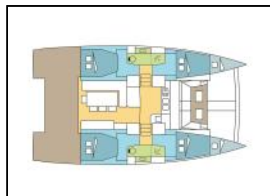

Catamaran Bali 4.1 KITTY

Deck: Bathing platform, Bimini top, Cockpit cushions, Cockpit table, Cockpit/stern, outside shower, Davit, Dinghy, Electric anchor windlass, Swimming ladder,
Entertainment: Outside speakers, Radio,
Galley: Freezer, Hot water, Oven, Refrigerator, Stove,
Interior: Convertible table, Electric fans in cabins, Electric toilet,
Navigation: Autopilot, GPS chart plotter, Speedometer (Speed log), Wind instrument/Anemometer,
Sails: Electric winch, Lazy bag, Lazy jacks,
Yacht electrics: Converter 220V/12V, Inverter, Plugs 12v, Solar panels, VHF radio ,