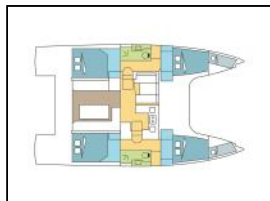

Catamaran Nautitech 40 Open BARRY

Deck: Bimini top, Cockpit cushions, Cockpit/stern, outside shower, Davit, Dinghy, Electric anchor windlass, Swimming ladder,

Entertainment: Outside speakers, Radio,

Galley: Oven, Refrigerator, Stove,