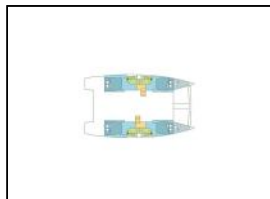

Catamaran Bali 4.5 TOKELAU

Yacht ID: 90481
 Yachttyp: Catamaran
 Yacht: [Bali 4.5 TOKELAU](#)
 Marina: Italy / Olbia
 Production year: 2018
 Cabins: 4 + 2
 Deposit: € 8.000,00

Deck: Bimini top, Cockpit cushions, Cockpit table, Cockpit/stern, outside shower, Dinghy, Electric anchor windlass, Gangway, Swimming ladder,
Entertainment: Radio,
Galley: Hot water, Ice maker, Microwave, Refrigerator,
Interior: Convertible table, Electric fans in cabins, Electric toilet,
Navigation: Autopilot, GPS chart plotter, Speedometer (Speed log), Wind instrument/Anemometer,
Sails: Electric winch, Lazy bag, Lazy jacks,
Yacht electrics: 220 volt socket, Air condition, Generator, Inverter, Solar panels, VHF radio , Watermaker - desalinator,