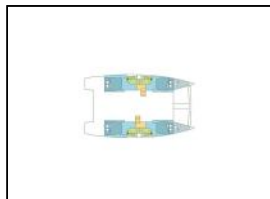

Catamaran Bali 4.5 TOKELAU

Yacht ID: 90481
 Yachttyp: Catamaran
 Yacht: [Bali 4.5 TOKELAU](#)
 Marina: Italy / Olbia
 Production year: 2018
 Cabins: 4 + 2
 Deposit: € 8.000,00

Deck: Bimini top, Cockpit cushions, Cockpit table, Cockpit/stern, outside shower, Dinghy, Electric anchor windlass, Gangway, Swimming ladder,
Entertainment: Radio,
Galley: Hot water, Ice maker, Microwave, Refrigerator,
Interior: Convertible table, Electric fans in cabins, Electric toilet,
Navigation: Autopilot, GPS chart plotter, Speedometer (Speed log), Wind instrument/Anemometer,
Sails: Electric winch, Lazy bag, Lazy jacks,
Yacht electrics: 220 volt socket, Air condition, Generator, Inverter, Solar panels, VHF radio, Watermaker - desalinator,