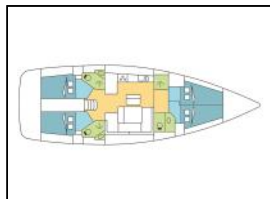

Sailing yacht Bavaria Cruiser 46 ARMSTRONG

Yacht ID: 90508
 Yachttyp: Sailing yacht
 Yacht: [Bavaria Cruiser 46 ARMSTRONG](#)
 Marina: Croatia / Šibenik, Marina Zaton
 Production year: 2017
 Cabins: 4
 Deposit: € 3.000,00