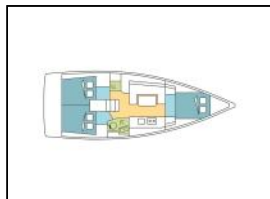

Sailing yacht Oceanis 38 KIRIAKI

Deck: Bimini top, Cockpit cushions, Cockpit table, Cockpit/stern, outside shower, Dinghy, Electric anchor windlass, Outboard engine, Sprayhood, Swimming ladder,
Entertainment: Outside speakers, Radio CD mp3 player,
Galley: Hot water, Ice maker, Refrigerator,
Interior: Convertible table,
Navigation: Autopilot, GPS chart plotter - cockpit, Speedometer (Speed log), Wind instrument/Anemometer,
Sails: Self tailing winch,
Yacht electrics: Inverter, VHF radio ,