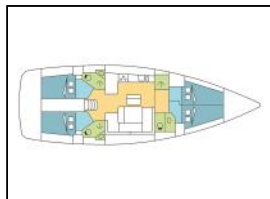

Sailing yacht Bavaria Cruiser 46 LUPI

Deck: Bathing platform, Bimini top, Cockpit cushions, Cockpit table, Cockpit/stern, outside shower, Dinghy, Electric anchor windlass, Outboard engine, Sprayhood, Swimming ladder, Teak cockpit,
Entertainment: Outside speakers,
Galley: Oven, Refrigerator, Stove,
Navigation: Autopilot, GPS chart plotter, Speedometer (Speed log), Wind instrument/Anemometer,
Sails: Lazy bag, Lazy jacks, Self tailing winch,
Yacht electrics: Inverter, Plugs 12v, VHF radio ,

Yacht ID: 90662
 Yachttyp: Sailing yacht
 Yacht: [Bavaria Cruiser 46 LUPI](#)
 Marina: Seychelles / Praslin
 Production year: 2016
 Cabins: 4
 Deposit: € 4.000,00

Price per week / Season 2024

21.12. - 27.12.	28.12. - 03.01.	04.01. - 10.01.	
€ 3.620	€ 4.515	€ 3.690	
11.01. - 17.01.	18.01. - 31.01.	01.02. - 07.02.	
€ 2.990	€ 2.655	€ 3.080	
08.02. - 21.02.	22.02. - 28.02.	01.03. - 14.03.	15.03. - 28.03.
€ 3.805	€ 3.425	€ 3.805	€ 4.050
05.04. - 25.04.	26.04. - 02.05.		
€ 4.115	€ 4.065		
03.05. - 23.05.	24.05. - 27.06.		
€ 3.750	€ 3.575		
28.06. - 04.07.	05.07. - 18.07.	19.07. - 25.07.	