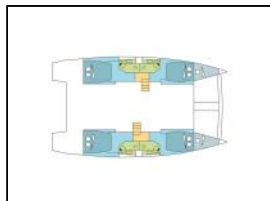

Catamaran Bali 4.5 VIEQUES

Yacht ID: 90676
 Yachttyp: Catamaran
 Yacht: [Bali 4.5 VIEQUES](#)
 Marina: Caribbean / St. Martin
 Production year: 2018
 Cabins: 4 + 2
 Deposit: € 8.000,00

Deck: Bathing platform, Bimini top, Black Water Tank, Cockpit cushions, Cockpit table, Cockpit/stern, outside shower, Davit, Dinghy, Electric anchor windlass, Swimming ladder,