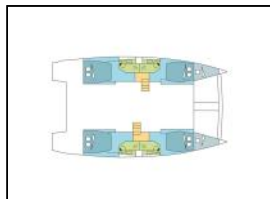

Catamaran Bali 4.5 CIPAYE

Deck: Bimini top, Cockpit cushions, Cockpit table, Cockpit/stern, outside shower, Davit, Dinghy, Electric anchor windlass, Sun deck cushions, Swimming ladder,
Entertainment: Bluetooth player,
Galley: Freezer, Ice maker, Refrigerator,
Interior: Convertible table, Electric fans in cabins, Electric toilet,
Navigation: Autopilot, GPS chart plotter, Speedometer (Speed log), Wind instrument/Anemometer,
Sails: Lazy bag, Lazy jacks,
Yacht electrics: Air condition, Generator, Inverter, Plug 220V, 12 V, Solar panels, VHF radio, Watermaker - desalinator,