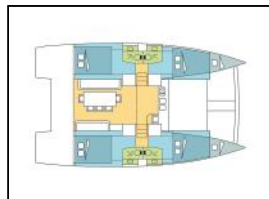

Catamaran Bali 4.0 MOUSTIQUE

Yacht ID: 90732
 Yachttyp: Catamaran
 Yacht: [Bali 4.0 MOUSTIQUE](#)
 Marina: Caribbean / La Marina Bas du Fort
 Production year: 2018
 Cabins: 4 + 2
 Deposit: € 5.000,00

Deck: Bathing platform, Bimini top, Cockpit cushions, Cockpit table, Cockpit/stern, outside shower, Davit, Dinghy, Electric anchor windlass, Sun deck cushions, Swimming ladder,
Entertainment: Bluetooth player, Outside speakers,
Galley: Freezer, Microwave, Refrigerator,
Interior: Convertible table, Electric fans in cabins, Electric toilet,
Navigation: Autopilot, GPS chart plotter, Speedometer (Speed log), Wind instrument/Anemometer,
Sails: Electric winch, Lazy bag, Lazy jacks,
Yacht electrics: 220 volt socket, Converter 220V/12V, Inverter, Plugs 12v, Solar panels, VHF radio, Watermaker - desalinator,