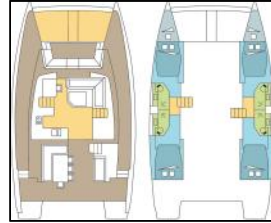

## Catamaran Bali 4.5 CARRIACOU

Yacht ID: 90733  
 Yachttyp: Catamaran  
 Yacht: [Bali 4.5 CARRIACOU](#)  
 Marina: Caribbean / Le Marin  
 Production year: 2018  
 Cabins: 4 + 2  
 Deposit: € 8.000,00

**Deck:** Bathing platform, Bimini top, Black Water Tank, Cockpit cushions, Cockpit table, Cockpit/stern, outside shower, Davit, Dinghy, Electric anchor windlass, Sun deck cushions, Swimming ladder,  
**Entertainment:** Bluetooth player, Outside speakers,  
**Galley:** Freezer, Ice maker, Refrigerator,  
**Interior:** Electric fans in cabins, Electric toilet,  
**Navigation:** Autopilot, GPS chart plotter, Speedometer (Speed log), Wind instrument/Anemometer,  
**Sails:** Electric winch, Lazy bag, Lazy jacks, Self tailing winch,  
**Yacht electrics:** Air condition, Battery charger, Converter 220V/12V, Generator, Inverter, Plug 220V, 12 V, Shore connection 220 V, Solar panels, VHF radio, Watermaker - desalinator,