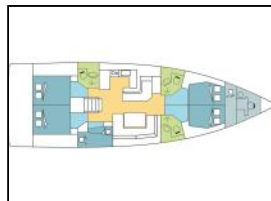

## Sailing yacht Oceanis 51.1 KLEE

**Deck:** Bimini top, Cockpit cushions, Cockpit table, Cockpit/stern, outside shower, Dinghy, Electric anchor windlass, Outboard engine, Sprayhood, Swimming ladder,  
**Entertainment:** Outside speakers,  
**Galley:** Oven, Refrigerator, Stove,  
**Interior:** Convertible table, Electric fans in cabins, Electric toilet,  
**Navigation:** Autopilot, GPS chart plotter, Speedometer (Speed log), Wind instrument/Anemometer,  
**Sails:** Lazy bag, Lazy jacks,  
**Yacht electrics:** 220 volt socket, Air condition, Generator, Inverter, VHF radio, Watermaker - desalinator,

Yacht ID: 90756  
 Yachttyp: Sailing yacht  
 Yacht: [Oceanis 51.1 KLEE](#)  
 Marina: Caribbean / Grenada  
 Production year: 2019  
 Cabins: 5 + 1  
 Deposit: € 5.000,00