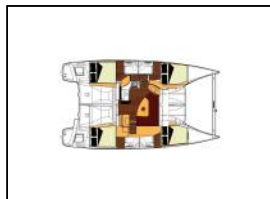

## Catamaran Lipari 41 DASHA WAY

**Deck:** Bimini top, Cockpit/stern, outside shower, Dinghy, Electric anchor windlass, Grill (Barbecue), Ice box in cockpit, Swimming ladder,  
**Entertainment:** CD player, DVD player, TV,  
**Galley:** Freezer, Microwave, Oven, Refrigerator, Stove,  
**Interior:** Electric fans in cabins,  
**Navigation:** Autopilot, Compass, GPS chart plotter, Radar, Speedometer (Speed log), Wind instrument/Anemometer,  
**Sails:** Self tailing winch,  
**Yacht electrics:** Inverter, Solar panels, VHF radio ,

Yacht ID: 90772  
 Yachttyp: Catamaran  
 Yacht: [Lipari 41 DASHA WAY](#)  
 Marina: Australia / Airlie Beach, Abel Point Marina  
 Production year: 2013  
 Cabins: 4  
 Deposit: € 1.250,00