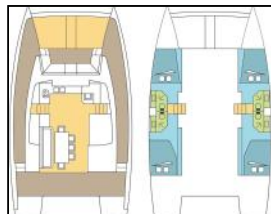

Catamaran Bali 4.3 SINATRA

Deck: Anchor chain counter, Bathing platform, Bimini top, Cockpit cushions, Cockpit table, Cockpit/stern, outside shower, Dinghy, Electric anchor windlass,
Entertainment: Radio,
Galley: Freezer, Kitchen utensils (Galley equipment, cutlery), Microwave, Oven, Refrigerator, Stove,
Interior: Convertible table, Electric fans in cabins, Electric toilet,
Navigation: Autopilot, Compass, GPS chart plotter, Speedometer (Speed log), Wind instrument/Anemometer,
Sails: Electric winch, Lazy bag, Lazy jacks,
Yacht electrics: Air condition, Generator, Inverter, Plugs 12v, Solar panels, VHF radio ,

Yacht ID: 90775
 Yachttyp: Catamaran
 Yacht: [Bali 4.3 SINATRA](#)
 Marina: Australia / Airlie Beach, Abel Point Marina
 Production year: 2017
 Cabins: 4
 Deposit: € 1.562,00

Price per week / Season 2024