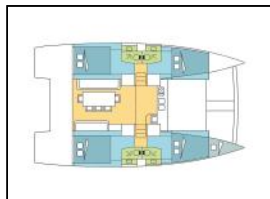

Catamaran Bali 4.0 LOCKE

Deck: Bathing platform, Bimini top, Cockpit cushions, Cockpit table, Cockpit/stern, outside shower, Davit, Dinghy, Electric anchor windlass, Outboard engine, Swimming ladder,

Entertainment: Outside speakers,