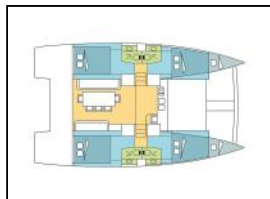

Catamaran Bali 4.0 DOMINICA

Yacht ID: 90971
 Yachttyp: Catamaran
 Yacht: [Bali 4.0 DOMINICA](#)
 Marina: Caribbean / Le Marin
 Production year: 2018
 Cabins: 4 + 2
 Deposit: € 5.000,00

Deck: Bathing platform, Bimini top, Cockpit cushions, Cockpit table, Cockpit/stern, outside shower, Davit, Dinghy, Electric anchor windlass, Swimming ladder,
Entertainment: Outside speakers,
Galley: Freezer, Microwave, Refrigerator,
Interior: Convertible table, Electric fans in cabins,
Navigation: Autopilot, GPS chart plotter, Speedometer (Speed log), Wind instrument/Anemometer,
Sails: Electric winch, Lazy bag, Lazy jacks,
Yacht electrics: 220 volt socket, Converter 220V/12V, Inverter, Plugs 12v, Solar panels, VHF radio, Watermaker - desalinator, WC pump,