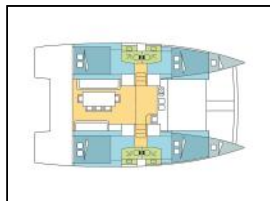

Catamaran Bali 4.0 SABA

Deck: Bathing platform, Bimini top, Cockpit cushions, Cockpit table, Cockpit/stern, outside shower, Davit, Dinghy, Electric anchor windlass, Swimming ladder,
Entertainment: Outside speakers,
Galley: Freezer, Microwave, Refrigerator,
Interior: Convertible table, Electric fans in cabins,
Navigation: Autopilot, GPS chart plotter, Speedometer (Speed log), Wind instrument/Anemometer,
Sails: Electric winch, Lazy bag, Lazy jacks,
Yacht electrics: 220 volt socket, Converter 220V/12V, Inverter, Plugs 12v, Solar panels, VHF radio, Watermaker - desalinator, WC pump,