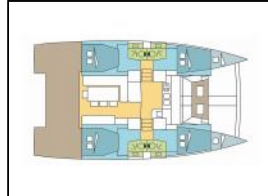

Catamaran Bali 4.1 COTINGA

Deck: Bathing platform, Bimini top, Cockpit cushions, Cockpit table, Cockpit/stern, outside shower, Davit, Dinghy, Electric anchor windlass, Swimming ladder,
Entertainment: Outside speakers,
Galley: Freezer, Microwave, Oven, Refrigerator, Stove,
Interior: Convertible table, Electric fans in cabins,
Navigation: Autopilot, GPS chart plotter, Speedometer (Speed log), Wind instrument/Anemometer,
Sails: Electric winch, Lazy bag, Lazy jacks,
Yacht electrics: Converter 220V/12V, Inverter, Plugs 12v, Solar panels, VHF radio, Watermaker - desalinator, WC pump,