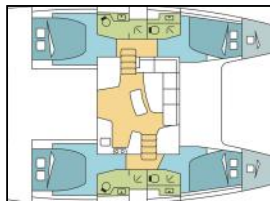

Catamaran Lagoon 42 ART OF LIBERTY

Deck: Bimini top, Cockpit cushions, Cockpit fridge, Cockpit table, Cockpit/stern, outside shower, Davit, Dinghy, Electric anchor windlass, Swimming ladder, Teak deck,