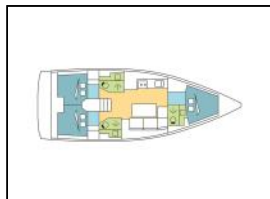

Sailing yacht Dufour 390 GL INVICTUS

Deck: Bimini top, Cockpit cushions, Cockpit table, Cockpit/stern, outside shower, Dinghy, Electric anchor windlass, Outboard engine, Sprayhood, Swimming ladder,
Entertainment: Outside speakers, Radio CD mp3 player,
Galley: Kitchen utensils (Galley equipment, cutlery), Oven, Refrigerator, Stove, Wine cellar,
Interior: Electric fans in cabins,
Navigation: Autopilot, GPS chart plotter, Wind/speed/depth instruments,
Sails: Lazy bag, Lazy jacks,
Yacht electrics: 220 volt socket, Inverter, VHF radio , WC pump,