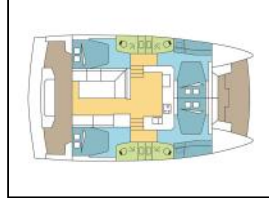

Catamaran Bali Catspace ELFRITH

Deck: Bimini top, Cockpit cushions, Cockpit table, Cockpit/stern, outside shower, Davit, Dinghy, Electric anchor windlass, Outboard engine, Swimming ladder,
Entertainment: Outside speakers,
Galley: Freezer, Refrigerator,
Interior: Electric fans in cabins,
Navigation: Autopilot, GPS chart plotter, Speedometer (Speed log), Wind instrument/Anemometer,
Sails: Electric winch, Lazy bag, Lazy jacks,
Yacht electrics: Air condition, Converter 220V/12V, Generator, Inverter, Plugs 12v, Solar panels, VHF radio , Watermaker - desalinator, WC pump,