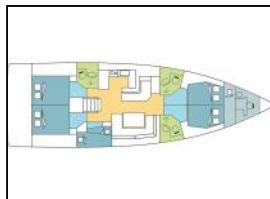

Sailing yacht Oceanis 51.1 JASIONE

Deck: Bimini top, Cockpit cushions, Cockpit table, Cockpit/stern, outside shower, Dinghy, Electric anchor windlass, Outboard engine, Sprayhood, Swimming ladder,
Entertainment: Outside speakers,
Galley: Oven, Refrigerator, Stove,
Interior: Electric fans in cabins,
Navigation: Autopilot, Bow thruster, GPS chart plotter, Speedometer (Speed log), Wind instrument/Anemometer,
Sails: Lazy bag, Lazy jacks,
Yacht electrics: Air condition, Generator, Inverter, VHF radio ,