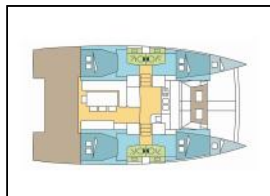

Catamaran Bali 4.1 MELETH

Deck: Bimini top, Cockpit cushions, Cockpit table, Cockpit/stern, outside shower, Davit, Dinghy, Electric anchor windlass, Outboard engine, Swimming ladder,
Entertainment: Outside speakers,
Galley: Freezer, Kitchen utensils (Galley equipment, cutlery), Oven, Refrigerator, Stove,
Interior: Electric fans in cabins,
Navigation: Autopilot, GPS chart plotter, Wind/speed/depth instruments,
Sails: Electric winch, Lazy bag, Lazy jacks,
Yacht electrics: Converter 220V/12V, Inverter, Plugs 12v, Solar panels, VHF radio, Watermaker - desalinator, WC pump,