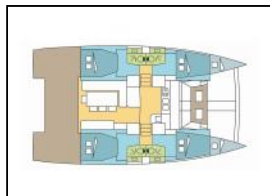

Catamaran Bali 4.1 MELETH

Deck: Bimini top, Cockpit cushions, Cockpit table, Cockpit/stern, outside shower, Davit, Dinghy, Electric anchor windlass, Outboard engine, Swimming ladder,
Entertainment: Outside speakers,
Galley: Freezer, Kitchen utensils (Galley equipment, cutlery), Oven, Refrigerator, Stove,
Interior: Electric fans in cabins,
Navigation: Autopilot, GPS chart plotter, Wind/speed/depth instruments,
Sails: Electric winch, Lazy bag, Lazy jacks,
Yacht electrics: Converter 220V/12V, Inverter, Plugs 12v, Solar panels, VHF radio, Watermaker - desalinator, WC pump,

Yacht ID: 91187
 Yachttyp: Catamaran
 Yacht: [Bali 4.1 MELETH](#)
 Marina: Thailand / Phuket, Yacht Heaven Marina
 Production year: 2020
 Cabins: 4 + 2
 Deposit: € 5.000,00

Price per week / Season 2024