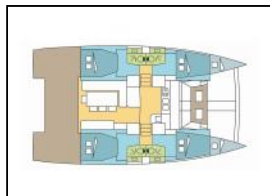

Catamaran Bali 4.1 MIRIEL

Deck: Bimini top, Cockpit cushions, Cockpit table, Cockpit/stern, outside shower, Davit, Dinghy, Electric anchor windlass, Outboard engine, Swimming ladder,
Entertainment: Outside speakers,
Galley: Freezer, Oven, Refrigerator, Stove,
Interior: Electric fans in cabins,
Navigation: Autopilot, GPS chart plotter, Speedometer (Speed log), Wind instrument/Anemometer,
Sails: Electric winch, Lazy bag, Lazy jacks,
Yacht electrics: Converter 220V/12V, Inverter, Plugs 12v, Solar panels, VHF radio, Watermaker - desalinator, WC pump,