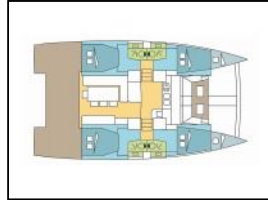

Catamaran Bali 4.1 NIELTHI

Deck: Bimini top, Cockpit cushions, Cockpit table, Cockpit/stern, outside shower, Davit, Dinghy, Electric anchor windlass, Swimming ladder,
Entertainment: Outside speakers,
Galley: Freezer, Oven, Refrigerator, Stove,
Interior: Electric fans in cabins,
Navigation: Autopilot, GPS chart plotter, Speedometer (Speed log), Wind instrument/Anemometer,
Sails: Electric winch, Lazy bag, Lazy jacks,
Yacht electrics: Converter 220V/12V, Inverter, Plugs 12v, Solar panels, VHF radio, Watermaker - desalinator, WC pump,