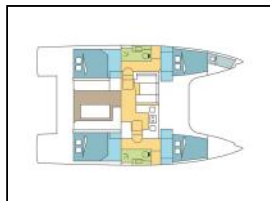

Catamaran Nautitech 40 Open MEME PAS PEUR II

Deck: Bimini top, Cockpit cushions, Cockpit fridge, Cockpit/stern, outside shower, Dinghy, Electric anchor windlass, Outboard engine, Swimming ladder,
Entertainment: Outside speakers, Radio, USB, Bluetooth,
Galley: Kitchen utensils (Galley equipment, cutlery), Oven, Refrigerator, Stove,
Interior: Electric fans in cabins, Electric toilet,
Navigation: Autopilot, GPS chart plotter, Wind/speed/depth instruments,
Sails: Electric winch, Lazy bag, Lazy jacks,
Yacht electrics: Inverter, Plugs 12v, VHF radio, Watermaker - desalinator,