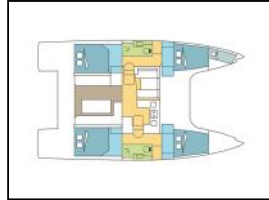

Catamaran Nautitech 40 Open MEME PAS PEUR II

Deck: Bimini top, Cockpit cushions, Cockpit fridge, Cockpit/stern, outside shower, Dinghy, Electric anchor windlass, Outboard engine, Swimming ladder,
Entertainment: Outside speakers, Radio, USB, Bluetooth,
Galley: Kitchen utensils (Galley equipment, cutlery), Oven, Refrigerator, Stove,
Interior: Electric fans in cabins, Electric toilet,
Navigation: Autopilot, GPS chart plotter, Wind/speed/depth instruments,
Sails: Electric winch, Lazy bag, Lazy jacks,
Yacht electrics: Inverter, Plugs 12v, VHF radio, Watermaker - desalinator,