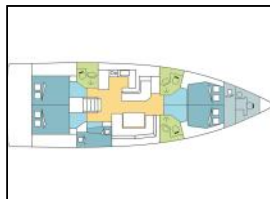

Sailing yacht Oceanis 51.1 ISILDUR

Deck: Bimini top, Cockpit cushions, Cockpit table, Cockpit/stern, outside shower, Dinghy, Electric anchor windlass, Outboard engine, Sprayhood, Swimming ladder,
Entertainment: Outside speakers,
Galley: Oven, Refrigerator, Stove,
Interior: Convertible table, Electric fans in cabins,
Navigation: Autopilot, Bow thruster, GPS chart plotter - cockpit, Speedometer (Speed log), Wind instrument/Anemometer,
Sails: Lazy bag, Lazy jacks,
Yacht electrics: Air condition, Generator, Inverter, VHF radio ,

Yacht ID: 91218
 Yachttyp: Sailing yacht
 Yacht: [Oceanis 51.1 ISIL.DUR](#)
 Marina: Turkey / Yacht Classic Hotel Marina, Fethiye
 Production year: 2020
 Cabins: 5 + 1
 Deposit: € 4.000,00

Price per week / Season 2024