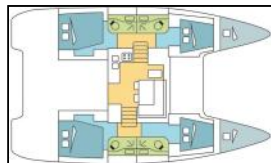

Catamaran Lagoon 40 RAPHAELLE

Deck: Bimini top, Cockpit cushions, Cockpit table, Cockpit/stern, outside shower, Dinghy with outboard engine, Swimming ladder,
Entertainment: Outside speakers, Radio,
Galley: Refrigerator,
Interior: Electric fans in cabins,
Navigation: Autopilot, GPS chart plotter, Log, Speed, Depth-echo sounder, Wind instrument/Anemometer,
Sails: Lazy bag, Lazy jacks,
Yacht electrics: Inverter, VHF radio ,