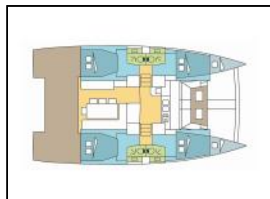

Catamaran Bali 4.1 LURTZ

Deck: Bimini top, Cockpit cushions, Cockpit table, Cockpit/stern, outside shower, Davit, Dinghy with outboard engine, Electric anchor windlass, Swimming ladder,
Entertainment: Outside speakers, Radio,
Galley: Freezer, Oven, Refrigerator, Stove,
Interior: Electric fans in cabins, Electric toilet,
Navigation: Autopilot, GPS chart plotter, Wind/speed/depth instruments,
Sails: Electric winch, Lazy bag, Lazy jacks,
Yacht electrics: Converter 220V/12V, Inverter, Solar panels, VHF radio, Watermaker - desalinator,