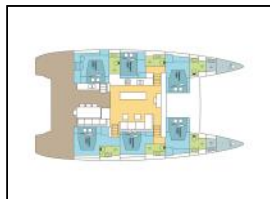

Catamaran Lagoon 620 DREAM MOOREA

Deck: Bimini top, Cockpit cushions, Cockpit fridge, Cockpit table, Cockpit/stern, outside shower, Davit, Dinghy, Electric anchor windlass, Outboard engine, Swimming ladder,
Entertainment: Outside speakers, Radio,
Galley: Dishwasher, Freezer, Kitchen utensils (Galley equipment, cutlery), Oven, Refrigerator, Stove,
Interior: Electric fans in cabins,
Navigation: Autopilot, GPS chart plotter, Speedometer (Speed log), Wind instrument/Anemometer,
Sails: Electric winch, Lazy bag, Lazy jacks, Self tailing winch,
Yacht electrics: 220 volt socket, Air condition, Battery charger , Converter 220V/12V, Generator, Inverter, VHF radio , Watermaker - desalinator, WC pump,

Yacht ID: 91611
 Yachttyp: Catamaran
 Yacht: [Lagoon 620 DREAM MOOREA](#)
 Marina: French Polynesia / Raiatea (Tahiti)
 Production year: 2019
 Cabins: 6 + 2
 Deposit: € 0,00

Price per week / Season 2024