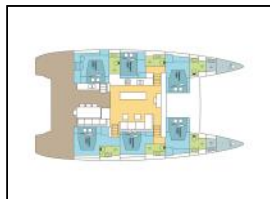

Catamaran Lagoon 620 DREAM RAIATEA

Yacht ID: 91614
 Yachttyp: Catamaran
 Yacht: [Lagoon 620 DREAM RAIATEA](#)
 Marina: French Polynesia / Raiatea (Tahiti)
 Production year: 2016
 Cabins: 6 + 2
 Deposit: € 0,00

Deck: Bimini top, Cockpit cushions, Cockpit fridge, Cockpit table, Cockpit/stern, outside shower, Davit, Dinghy, Electric anchor windlass, Outboard engine, Swimming ladder,
Entertainment: Outside speakers, Radio,
Galley: Dishwasher, Freezer, Kitchen utensils (Galley equipment, cutlery), Oven, Refrigerator, Stove,
Interior: Electric fans in cabins,
Navigation: Autopilot, GPS chart plotter, Speedometer (Speed log), Wind instrument/Anemometer,
Sails: Electric winch, Lazy bag, Lazy jacks, Self tailing winch,
Yacht electrics: 220 volt socket, Air condition, Battery charger , Converter 220V/12V, Generator, Inverter, VHF radio , Watermaker - desalinator, WC pump,