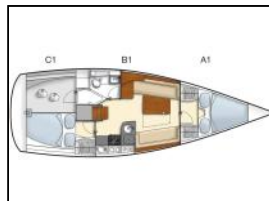

Sailing yacht Hanse 355 Bel Vento

Yacht ID: 91971
Yachttyp: Sailing yacht
Yacht: [Hanse 355 Bel Vento](#)
Marina: Netherlands / Kortgene
Production year: 2011
Cabins: 2 (2)
Deposit: € 1.000,00

Chart plotter in cockpit: Chartplotter,
General: 1 toilet, 2 Gas bottles, AIS, Almanac 1 and 2, Anchor, Anchor ball, Binoculars, Board book, Boat manual, Boathook, Bucket, Charts 1805 / 1807, Cleaning tools, Compass, Deckbroom, Depth sounder, Depthmeter , Fenders, Fire extinguishers, First aid kit, Flag, Fridge, GPS, Hand shower, Heating, Kitchen equipment, Life jackets, Log/Speed, Mooring lines, Navigation lights, Pen and paper, Radar Reflector, Safety buoy, Sailing knife, Set tools, Shorepower, Shower card harbour, Speedometer, Tidal almanac, Waterway Charts, Winch handles,
Radio-CD player: Radio CD ,