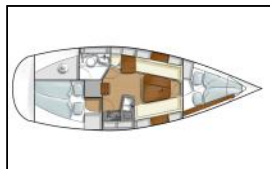

Sailing yacht Hanse 315 Lattengroß

Yacht ID: 92374
 Yachttyp: Sailing yacht
 Yacht: [Hanse 315 Lattengroß](#)
 Marina: Germany - Baltic sea / Warnemuende
 Production year: 2021
 Cabins: 2 (2)
 Deposit: € 1.500,00