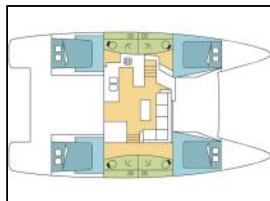

Catamaran Elba 45 Petit Piaf

Autopilot: Autopilot,
Dinghy: Dinghy with outbord engine,
General: 1x10 inch GPS Plotter at outside steering position, 1x12" GPS Plotter, Additional cooling unit in saloon, Air conditioning, Bimini Top, Chain counter, Electric winch, Forward facing solar, Fridge in cockpit and saloon, Furling mainsail, Generator, Grill, Heater, Hot water, Lithium batteries, Microwave, Roll genova, Stand up paddle, Synth. teak covering decks and cockpit, Underwater lightning 2x21W, VHF with AIS,
Radar: Radar,
Solar panel: Solar panel,