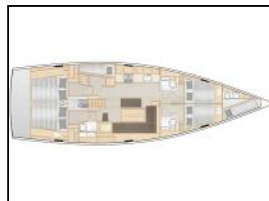

Sailing yacht Hanse 508 APOLLO

Yacht ID: 92807
 Yachttyp: Sailing yacht
 Yacht: [Hanse 508 APOLLO](#)
 Marina: Greece / Kefalonia
 Production year: 2020
 Cabins: 6 (6 (5+1))
 Deposit: € 2.500,00

Air condition: Air Conditioning,
Autopilot: Autopilot,
Bimini: Bimini,
Bow thruster: Bow Thruster,
Chart plotter: Chart Plotter, Multifunction display (wind, speed, depth, temp),
Cockpit cushion: Cockpit cushions,
Coffee maker: Nespresso Machine,
Dinghy: Dinghy,
Electric toilet: Electric toilets,
Electric winches: Electric Winch Handles (optional),
General: Anchor windlass, Coach roof Cushions (upon request), Cockpit shower, Convertible saloon table, Forward Looking Sonar, Speakers in saloon, Teak Cockpit, VHF,
Generator: Generator,
Gennaker: Gennaker (upon request),
Heating: Heating (220V),
Holding tank: Holding Tank,
Ice maker: Ice maker,
Inverter: Inverter,
Outboard engine: Outboard Engine,
Outside Steering Position: BBQ (upon request),
Radar: Radar,
Radio-CD player: Multimedia radio with bluetooth and USB input,
Refrigerator: Fridge, Refridgerator,
Sprayhood: Spray hood,
Stand up paddle: SUP,
TV: TV,
Water maker: Water maker,
Wi-Fi & Internet: Wifi,