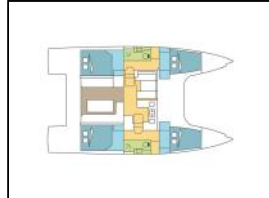

Catamaran Nautitech 40 Open ANTIPODES

Deck: Bimini top, Cockpit cushions, Cockpit fridge, Cockpit table, Cockpit/stern, outside shower, Davit, Dinghy, Electric anchor windlass, Outboard engine, Swimming ladder,
Entertainment: Outside speakers, Radio,
Galley: Freezer, Kitchen utensils (Galley equipment, cutlery), Microwave, Oven, Refrigerator, Stove,
Interior: Electric fans in cabins, Electric toilet, Portable cooling fan,
Navigation: AIS, Autopilot, GPS chart plotter, Speedometer (Speed log), Wind instrument/Anemometer,
Sails: Electric winch, Lazy bag, Lazy jacks,
Yacht electrics: Inverter, Solar panels, VHF radio ,