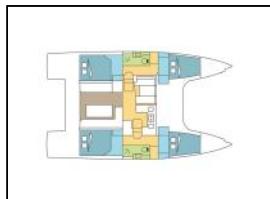

Catamaran Nautitech 40 Open ANTIPODES

Deck: Bimini top, Cockpit cushions, Cockpit table, Cockpit/stern, outside shower, Davit, Dinghy, Electric anchor windlass, Outboard engine, Swimming ladder,
Entertainment: Outside speakers, Radio,
Galley: Freezer, Kitchen utensils (Galley equipment, cutlery), Microwave, Oven, Refrigerator, Stove,
Interior: Electric toilet, Portable cooling fan,
Navigation: AIS, Autopilot, GPS chart plotter, Speedometer (Speed log), Wind instrument/Anemometer,
Sails: Electric winch, Lazy bag, Lazy jacks,
Yacht electrics: Inverter, Solar panels, VHF radio ,

Yacht ID: 92843
Yachttyp: Catamaran
Yacht: [Nautitech 40 Open ANTIPODES](#)
Marina: Australia / Airlie Beach, Abel Point Marina
Production year: 2022
Cabins: 4
Deposit: € 1.875,00

Price per week / Season 2025

22.03. - 28.03.	29.03. - 04.04.	05.04. - 11.04.	
€ 4.780	€ 5.110	€ 5.800	
12.04. - 18.04.	19.04. - 25.04.	26.04. - 02.05.	03.05. - 09.05.
€ 6.285	€ 6.765	€ 5.830	€ 5.535
10.05. - 16.05.	17.05. - 13.06.	14.06. - 20.06.	21.06. - 27.06.
€ 5.240	€ 5.245	€ 4.960	€ 5.390
05.07. - 11.07.	12.07. - 18.07.	19.07. - 25.07.	26.07. - 01.08.
€ 7.184	€ 6.856	€ 5.525	€ 5.345
02.08. - 22.08.	23.08. - 05.09.	06.09. - 12.09.	13.09. - 19.09.
€ 6.144	€ 6.450	€ 6.775	€ 7.080