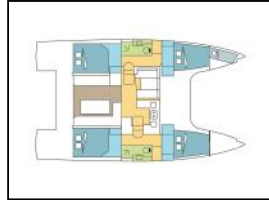

Catamaran Nautitech 40 Open KRIBI

Deck: Bimini top, Cockpit cushions, Cockpit fridge, Cockpit table, Cockpit/stern, outside shower, Davit, Dinghy, Electric anchor windlass,

Entertainment: Outside speakers,