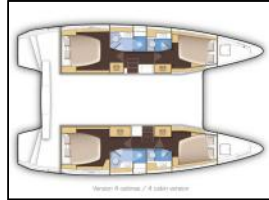

Catamaran Lagoon 42 MASTERPIECE

Yacht ID: 93111
 Yachttyp: Catamaran
 Yacht: [Lagoon 42 MASTERPIECE](#)
 Marina: Croatia / Marina Dalmacija, Sukosan
 Production year: 2018
 Cabins: 6 (6 (4 Double + Saloon + 1 Skipper + 1 Skipper))
 Deposit: € 2.500,00

Air condition: Air Condition in salon,
Autopilot: Autopilot,
Chart plotter in cockpit: GPS chart plotter - cockpit,
Dinghy: Dinghy,
General: Bimini LUXE, Cocpit cushions, Cocpit table, Compass, Deck shower, Depth Gauge, Dishes, Doublebowl sink, Electric fridge, Fire extinguisher, Fridge 100l, Fridge 85l, Full Batten Main Sail, Gas stove, GPS plotter, Lazy bag, Life jacket, Log/Speedo, Lowerable salon table, Outside speakers, Oven, Roll Genoa, Skipper cabin entrance from front cabins, Swimming ladder, VHF,
Generator: Generator ,
Radio-CD player: Radio - FUSION: USB, Aux, Bluetooth,
Wi-Fi & Internet: Wi-Fi Internet,