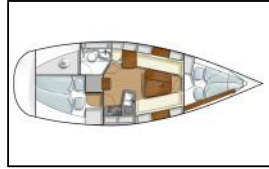

Sailing yacht Hanse 315 Lattengroß

Yacht ID: 93194
Yachttyp: Sailing yacht
Yacht: [Hanse 315 Lattengroß](#)
Marina: Germany - Baltic sea / Breege
Production year: 2023
Cabins: 2 (2)
Deposit: € 1.500,00