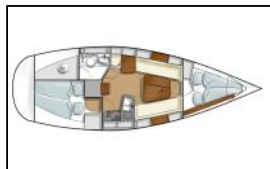

Sailing yacht Hanse 315 Lattengroß

Yacht ID: 93202
 Yachttyp: Sailing yacht
 Yacht: [Hanse 315 Lattengroß](#)
 Marina: Germany - Baltic sea / Flensburg
 Production year: 2021
 Cabins: 2 (2)
 Deposit: € 1.500,00