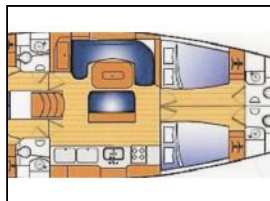

Sailing yacht Beneteau 50 White Lady

Yacht ID: 93235
 Yachttyp: Sailing yacht
 Yacht: [Beneteau 50 White Lady](#)
 Marina: Croatia / ACI Marina Pula
 Production year: 2005
 Cabins: 4 + 1
 Deposit: € 2.200,00

Deck: Bimini top, Black Water Tank, Cockpit cushions, Cockpit table, Cockpit/stern, outside shower, Dinghy, Electric anchor windlass, Gangway, Sprayhood, Teak cockpit, Teak deck,
Entertainment: Radio CD mp3 player,
Galley: Freezer, Gas bottles, Gas cookers, Hot water, Kitchen utensils (Galley equipment, cutlery), Microwave, Oven, Refrigerator,
Interior: Blankets, Heating, Pillows,
Navigation: Autopilot, Bow thruster, Echosounder/Depthsounder, GPS chart plotter, Navigation (Nautical) charts and nautical guide, Navigation set, Navtex, Radar, Speedometer (Speed log), Wind instrument/Anemometer,
Safety: Distress signals, Emergency tiller, Fire extinguisher, Life belts (Safety harness), Life jackets, Liferaft,
Yacht electrics: Air condition, Shore connection 220 V, VHF radio,