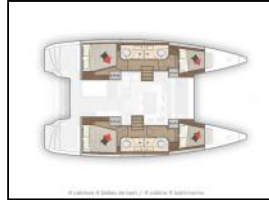

Catamaran Lagoon 40 BYE BYE 2020 (air condition, generator)

Yacht ID: 93569
Yachttyp: Catamaran
Yacht: [Lagoon 40 BYE BYE 2020 (air condition, generator)](#)
Marina: Croatia / Marina Kremik, Primosten
Production year: 2020
Cabins: 4 (4 (+2 skipper))
Deposit: € 2.500,00

Air condition: Air condition in saloon,
Autopilot: Autopilot BG,
Bimini: Bimini on steering seat ,
Chart plotter in cockpit: BG Zeus3 12 inch in steering seat,
Cockpit cushion: Cockpit cushions,
Cockpit speakers: Saloon speakers,
Dinghy: Dinghy 3,40 m , Dinghy carrier,
Electric winches: Electric halyard winch,
Flybridge: Flybridge,
Full batten main sail: Full batten main sail,
General: 12V sockets, 220V sockets, 220V+shore power+outlets in cabins and saloon, Additional service batteries, Additional water tank 200 lt, Automatic shower pump, Bathing ladder, Battery charger, BG VHF V60, Big map set, Calibrated anchor chain, Cockpit speakers, Cockpit table, Deep meter BG, Distress flares, Double berth in saloon, Electric sea pump in galley, Electric toilet, Fire extinguisher, First aid kit, Genoa self tacking jib, Kitchen utensils, Lazy bag, Leather compartments in cabins, LED navigation and interior lights, Life jackets solid, Life raft, Lifebuoy, Main anchor, Microwave oven with grill, Navigation pack BG, Panorama seats on the bow, Pilot book 777, Refrigerator, Safety harness, Saloon door shades, Second VHF receiver H50 in steering seat, Small map set, Smoke detector, Spare anchor with chain and rope, Stern shower hot and cold, Stove, Sun bed cushions with adjustable backrests, USB outlets in cabins, Walnut interior , Water heating, Wind indicator BG,
Generator: Generator,
Ice maker: Portable ice maker,
Outboard engine: Outboard engine Honda 6 hp,
Radar: Radar reflector,
Radio-CD player: MS fusion player ,
Refrigerator: Additional refrigerator 100 lt,
Teack cockpit: Teak cockpit,

Price per week / Season 2024

31.12. - 01.04.	01.04. - 13.05.	13.05. - 10.06.	
€ 2.850	€ 2.950	€ 4.150	
10.06. - 17.06.	17.06. - 01.07.	01.07. - 22.07.	22.07. - 12.08.
€ 5.850	€ 6.650	€ 7.550	€ 7.950
12.08. - 26.08.	26.08. - 16.09.	16.09. - 23.09.	23.09. - 07.10.
€ 7.550	€ 6.750	€ 5.150	€ 4.650