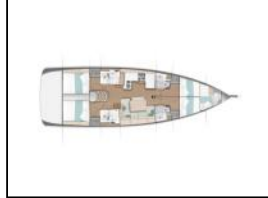

Sailing yacht Sun Odyssey 490 4cab Funsea

Yacht ID:	93661
Yachttyp:	Sailing yacht
Yacht:	Sun Odyssey 490 4cab Funsea
Marina:	Greece / Corfu, Gouvia Marina
Production year:	2022
Cabins:	5 (5 (4 double + 1 skipper))
Deposit:	€ 3.000,00