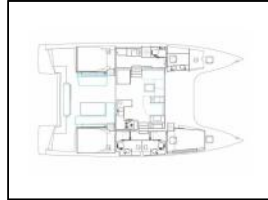

## Catamaran Nautitech 46 Open Dream (cat)

Yacht ID: 93935  
 Yachttyp: Catamaran  
 Yacht: [Nautitech 46 Open Dream \(cat\)](#)  
 Marina: Croatia / Marina Split - ACI  
 Production year: 2022  
 Cabins: 3 + 2  
 Deposit: € 4.500,00

**Deck:** Black ball, Black conus, Boat hook, Bosun's chair (Safe seat) (boatswain's chair), Canister for water, Cockpit cushions, Cockpit full tent, Cockpit table, Cockpit/stern, outside shower, Davit, Dinghy, Electric anchor windlass, Fenders, Gangway, Hawser, Main anchor, Mooring ropes , Plastic bucket, Remote control for anchor winch with chain counter at helm, Round/globular fender, Spring line, Water hose,  
**Entertainment:** Outside speakers, Radio,  
**Galley:** Coffee machine, Gas bottles, Hot water, Kitchen utensils (Galley equipment, cutlery), Microwave, Refrigerator,  
**Interior:** Barometer, Clock, Electric fans in cabins, Electric toilet, Heating, Lowerable salon table,  
**Navigation:** Autopilot, GPS chart plotter, Harbour guides, Logge/Lot/Speed/Wind, Navigation (Nautical) charts and nautical guide , Navigation set, Radar, Radar reflector, Spyglass, Tridata, Windex,  
**Safety:** Distress signals, Fire extinguisher , First aid kit , Fog horn, Life attol, Life belts (Safety harness), Life buoy + Flashing light, Life jackets, Liferaft ,  
**Sails:** Electric halyard winch, Lazy bag, Lazy jacks,  
**Yacht electrics:** Air condition, Battery charger , Generator, Inverter, Shore connection 220 V, VHF radio ,