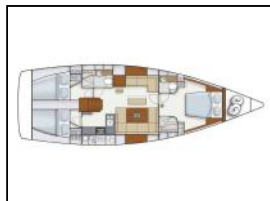

Sailing yacht Hanse 445 Fox

Yacht ID: 95194
Yachttyp: Sailing yacht
Yacht: [Hanse 445 Fox](#)
Marina: Turkey / Yes Marina-Fethiye
Production year: 2012
Cabins: 3 (3)
Deposit: € 2.000,00

Air condition: AC,
Autopilot: Autopilot,
Bimini: Bimini top,
Bow thruster: Bow thruster,
Chart plotter: GPS chart plotter,
General: 220 volt socket, Cockpit table, Cockpit/stern, outside shower, Depth sounder, Electric anchor windlass, Freezer, Hot water, Outside speakers, Oven, Self tailing winch, Stove, Swimming ladder, VHF radio, Wind instrument/Anemometer,
Inverter: Inverter,
Radio-CD player: Radio,
Refrigerator: Refrigerator,
Snorkeling equipment: Snorkel Equipment,
Sprayhood: Sprayhood,
Teak deck: Teak dek,
TV: TV,