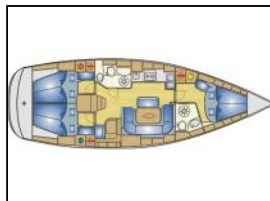

Sailing yacht Bavaria 39 Cruiser Planis

Bimini: Bimini top,
Chart plotter: GPS Plotter,
Cockpit speakers: Speakers on cockpit,
Dinghy: Dinghy,
Electric winches: Electric anchor winch,
General: 220V socket, Battened mainsail, Battery charger, Cockpit table, Echo sounder, Hot Water, Roller genoa, Speedometer, Steering, VHF, Windmeter,
Inverter: Inverter,
Outboard engine: Outboard,
Radio-CD player: Radio CD/MP3/AUX ,
Refrigerator: Refrigerator,
Solar panel: Solar panel,
Sprayhood: Sprayhood,

Yacht ID: 96328
Yachttyp: Sailing yacht
Yacht: [Bavaria 39 Cruiser Planis](#)
Marina: Greece / Kefalonia
Production year: 2006
Cabins: 3 (3)
Deposit: € 2.500,00

Price per week / Season 2024

22.06. - 27.07.	27.07. - 24.08.	24.08. - 07.09.
€ 1.950	€ 2.300	€ 2.150
07.09. - 05.10.	05.10. - 30.11.	
€ 1.700	€ 1.450	