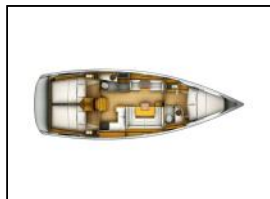

Sailing yacht Sun Odyssey 419 Jillsee

Yacht ID: 96449
 Yachttyp: Sailing yacht
 Yacht: [Sun Odyssey 419 Jillsee](#)
 Marina: British Virgin Islands / Joma Marina,
 Port Purcell
 Production year: 2017
 Cabins: 3
 Deposit: € 2.500,00

Deck: Anchor, Bimini top, Black Water Tank, Boat hook, Cockpit cushions, Cockpit light, Cockpit/stern, outside shower, Deck brush, Dinghy, Electric anchor windlass, Fenders, Grill (Barbecue), Outboard engine, Winch handles,
Galley: Freezer, Kitchen utensils (Galley equipment, cutlery), Microwave, Refrigerator, Stove,
Interior: Blankets, Convertible table, Electric fans in cabins, Electric toilet, Pillows, Sheets, Towels,
Navigation: Autopilot, Binoculars, Bow thruster, Cruising guides, Nautical charts,
Safety: Distress flare box, Emergency tiller, Fire extinguisher, Fog horn, Horseshoe lifebuoy, Life jackets,
Sails: Electric winch, Winch,
Yacht electrics: 110V socket, Air condition, Fish finder, Shore power cable, Solar panels,