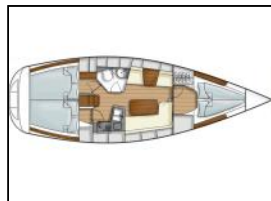

Sailing yacht Hanse 342 9 Muses

Yacht ID: 96707
 Yachttyp: Sailing yacht
 Yacht: [Hanse 342 9 Muses](#)
 Marina: Greece / Nikiti
 Production year: 2006
 Cabins: 3 (3)
 Deposit: € 1.000,00

Autopilot: Autopilot,
Bimini: Bimini, Bimini,
Chart plotter: Chartplotter,
Dinghy: Dinghy, Dinghy,
General: Anchor, Black balls, Davits for outboard, Depth Gauge, Electric Windlass, Engine, Fenders, Fire extinguisher, First aid kit, Full batten Main Sail, Gangway, GPS, GPS Chartplotter, Horseshoe Buoys, Hot Water System, Life jacket junior, Life jackets, Life raft, Light house book, Log/speed/sound, Log/Speedo, Loud speakers, Main Deck Compass, Nautical charts and nautical guide, Pilot book, Radar Reflector, Safety Harnesses, Self tacking jib, Speakers, Swimming ladder, Tacking jib,
Inverter: Inverter,
Lazy bag: Lazy Bag,
Outboard engine: Outboard, Outboard engine,
Radio-CD player: CD player, Radio/CD,
Refrigerator: Refrigerator,
Solar panel: Solar panels,
Sprayhood: Sprayhood, Sprayhood,