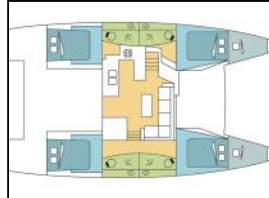

Catamaran Fountaine Pajot Elba 45 Two Phish

Deck: Bimini top, Black Water Tank, Cockpit fridge, Cockpit/stern, outside shower, Davit, Dinghy, Electric anchor windlass, Grill (Barbecue), Outboard engine, Remote control for anchor winch with chain counter at helm,

Entertainment: LCD TV,

Galley: Refrigerator, Stove,

Interior: Electric toilet, Inside shower,

Navigation: Autopilot, GPS chart plotter, Wind/speed/depth instruments,

Sails: Electric winch,

Yacht electrics: 110V socket, Air condition, Generator, Inverter, Solar panels,